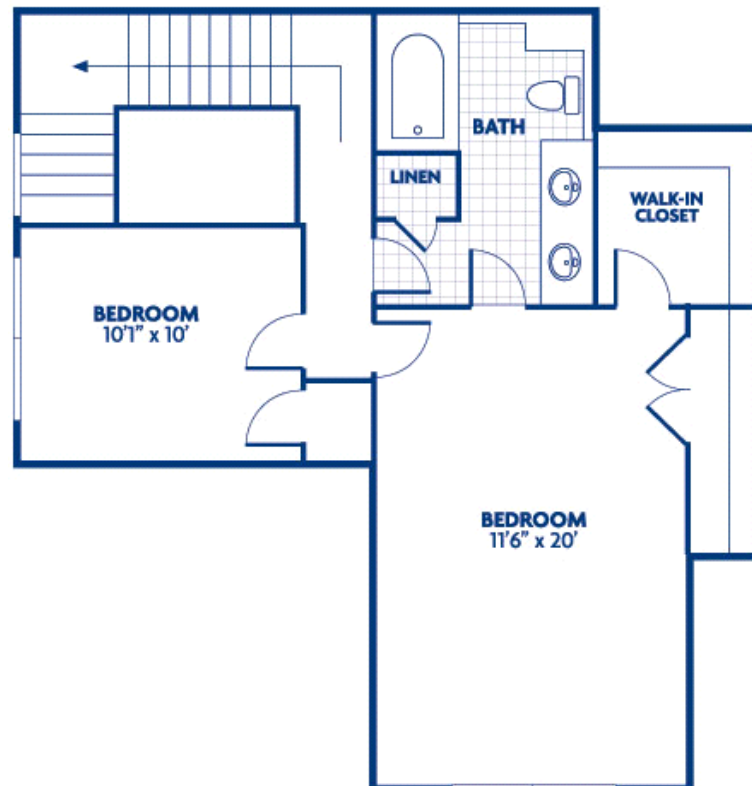

Specials

No Special are being offered at this time.

Eiffel

MAIN FLOOR

Square Feet:	1385
Beds/Baths:	2/2
Price:	\$1449

Two Bedroom Two Bath w/ Loft
Specials

No specials are being offered
at this time

LOFT

Fuller

Square Feet:	1671
Beds/Baths:	3/2
Price:	\$1654

Three Bedroom Two Bath
Specials

No specials are being offered at this time.

MAIN FLOOR

LOFT

Corbusier

Square Feet:	1198
Beds/Baths:	1/2
Price:	\$1219 - \$1253

One Bedroom Two Bath w/ Den
Specials

No Specials are being offered
at this time

DaVinci

Square Feet:	1081
Beds/Baths:	2/2
Price:	\$1159 - \$1335

Two Bedroom Two Bath Specials

No specials are being offered at this time