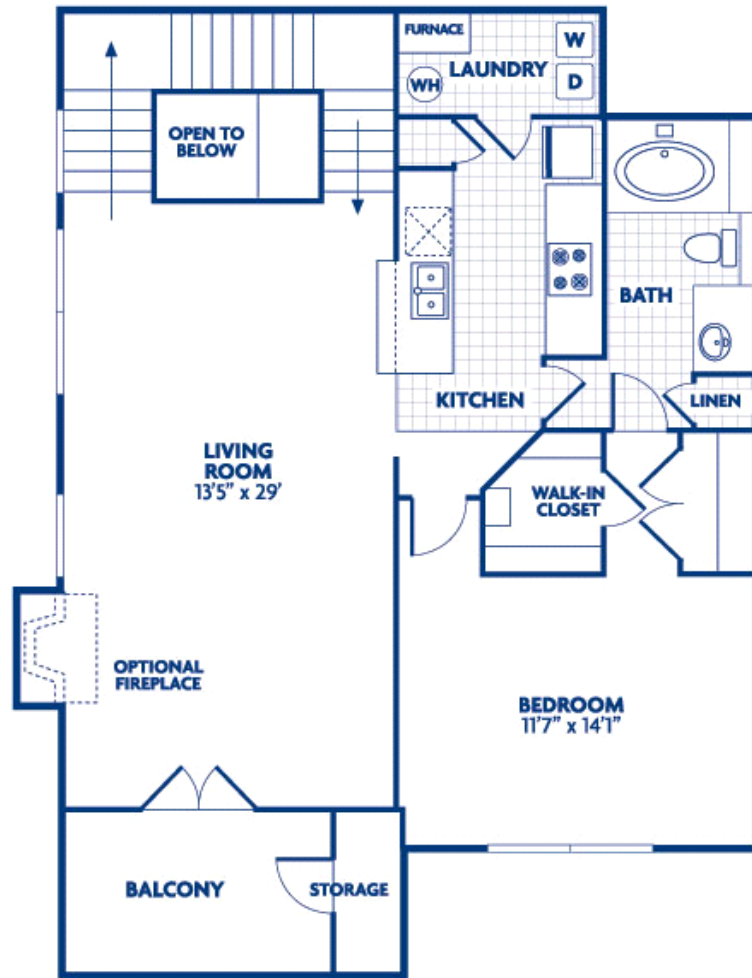

Alara at Summerfield

Alara at Summerfield
1847 Clubhouse Dr,
Aurora, IL 60504-5307
Email: alaraatsummerfield@rmk.com
Phone: 630-585-5900

Burnham

Square Feet:	885
Beds/Baths:	1/1
Price:	\$1029

One Bedroom One Bath

Specials

No Special are being offered at this time.

Eiffel

MAIN FLOOR

Square Feet:	1385
Beds/Baths:	2/2
Price:	\$1449

Two Bedroom Two Bath w/ Loft
Specials

No specials are being offered
at this time

LOFT

Fuller

Square Feet:	1671
Beds/Baths:	3/2
Price:	\$1654

Three Bedroom Two Bath
Specials

No specials are being offered at this time.

MAIN FLOOR

LOFT

Corbusier

Square Feet:	1198
Beds/Baths:	1/2
Price:	\$1219 - \$1253

One Bedroom Two Bath w/ Den
Specials

No Specials are being offered
at this time

DaVinci

Square Feet:	1081
Beds/Baths:	2/2
Price:	\$1159 - \$1335

Two Bedroom Two Bath Specials

No specials are being offered at this time