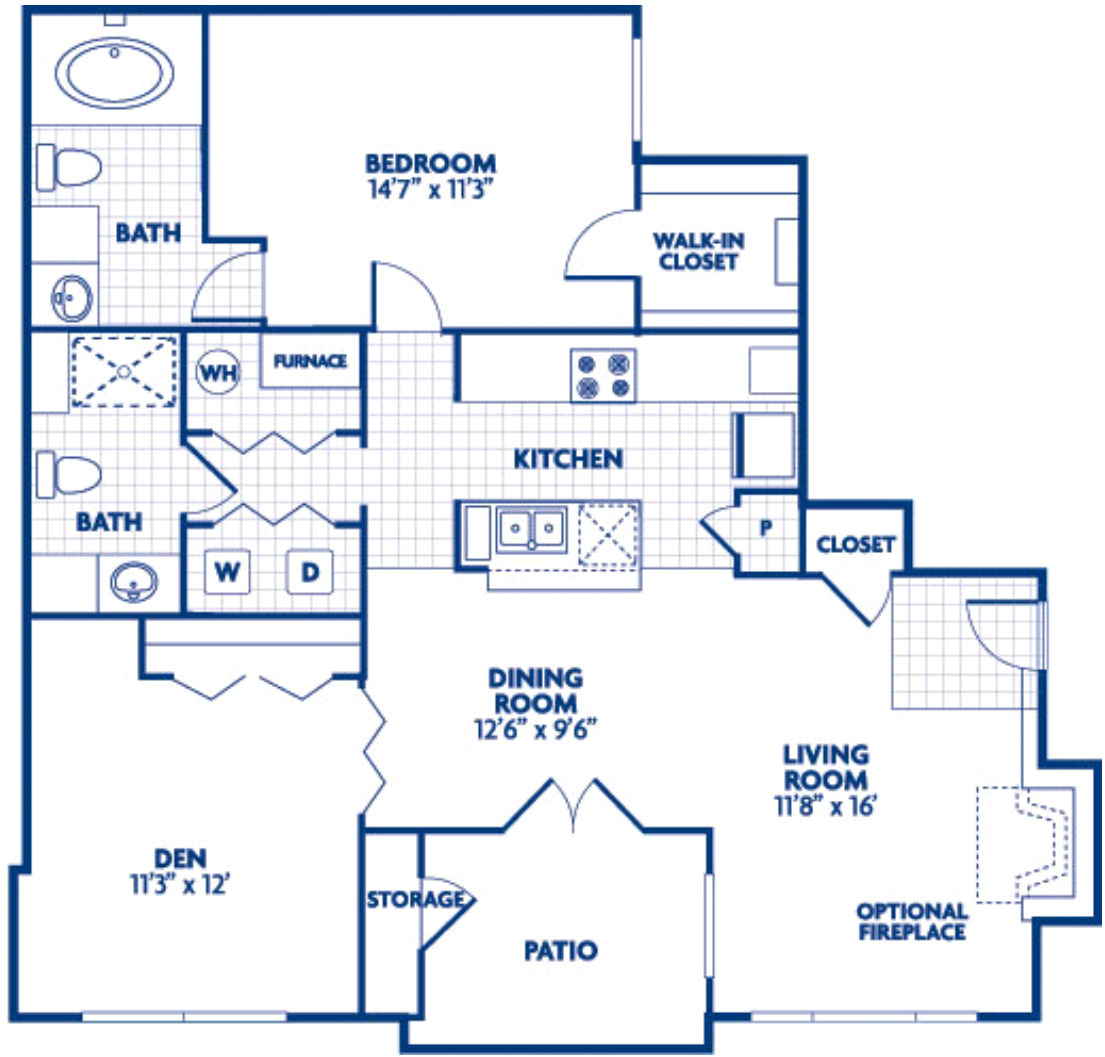

Specials

No Special are being offered at this time.

Eiffel

MAIN FLOOR

Square Feet:	1385
Beds/Baths:	2/2
Price:	\$1449

Two Bedroom Two Bath w/ Loft
Specials

No specials are being offered
at this time

LOFT

Fuller

Square Feet:	1671
Beds/Baths:	3/2
Price:	\$1654

Three Bedroom Two Bath
Specials

No specials are being offered at this time.

MAIN FLOOR

LOFT

Corbusier

Square Feet:	1198
Beds/Baths:	1/2
Price:	\$1219 - \$1253

One Bedroom Two Bath w/ Den
Specials

No Specials are being offered
at this time

DaVinci

Square Feet:	1081
Beds/Baths:	2/2
Price:	\$1159 - \$1335

Two Bedroom Two Bath Specials

No specials are being offered at this time