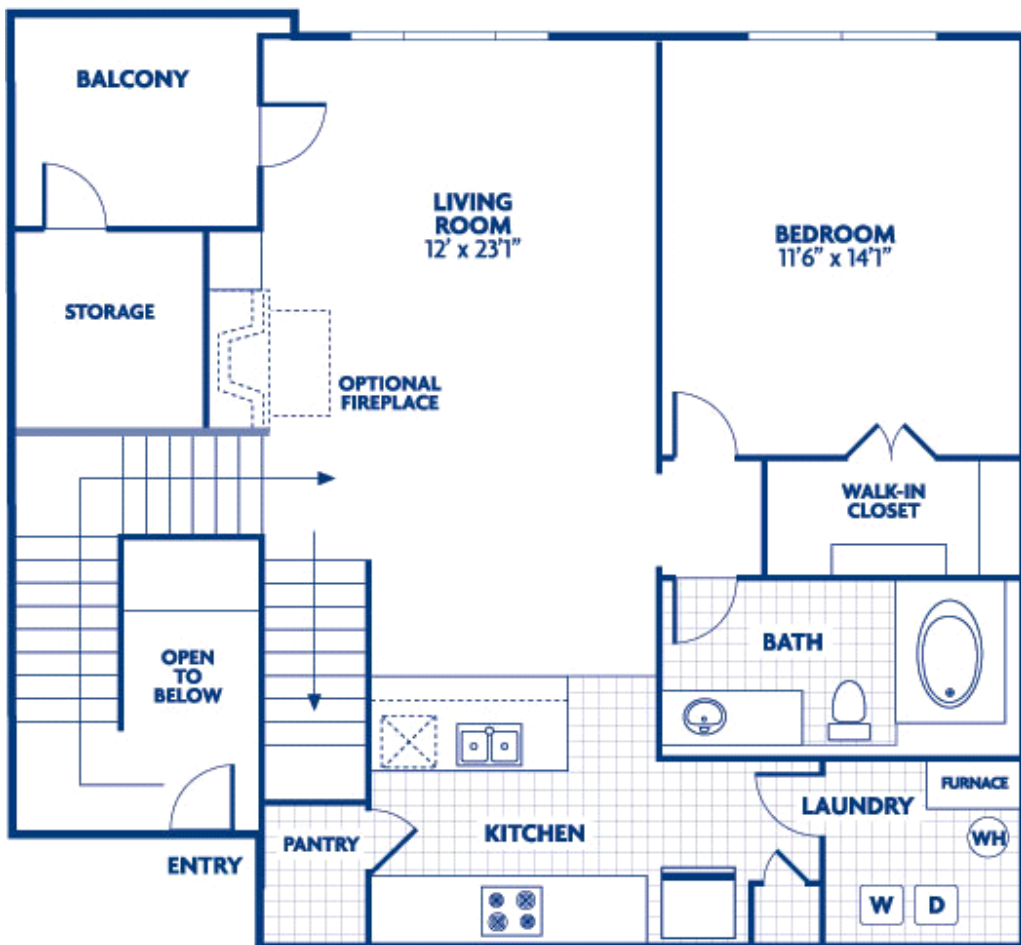

Alara at Summerfield

Alara at Summerfield
1847 Clubhouse Dr,
Aurora, IL 60504-5307
Email: alaraatsummerfield@rmk.com
Phone: 630-585-5900

Burnham

Square Feet:	885
Beds/Baths:	1/1
Price:	\$1029

One Bedroom One Bath

Specials

No Special are being offered at this time.

Eiffel

MAIN FLOOR

Square Feet:	1385
Beds/Baths:	2/2
Price:	\$1449

Two Bedroom Two Bath w/ Loft
Specials

No specials are being offered
at this time

LOFT

Fuller

Square Feet:	1671
Beds/Baths:	3/2
Price:	\$1654

Three Bedroom Two Bath
Specials

No specials are being offered at this time.

MAIN FLOOR

LOFT

Corbusier

Square Feet:	1198
Beds/Baths:	1/2
Price:	\$1219 - \$1253

One Bedroom Two Bath w/ Den
Specials

No Specials are being offered
at this time

DaVinci

Square Feet:	1081
Beds/Baths:	2/2
Price:	\$1159 - \$1335

Two Bedroom Two Bath Specials

No specials are being offered at this time