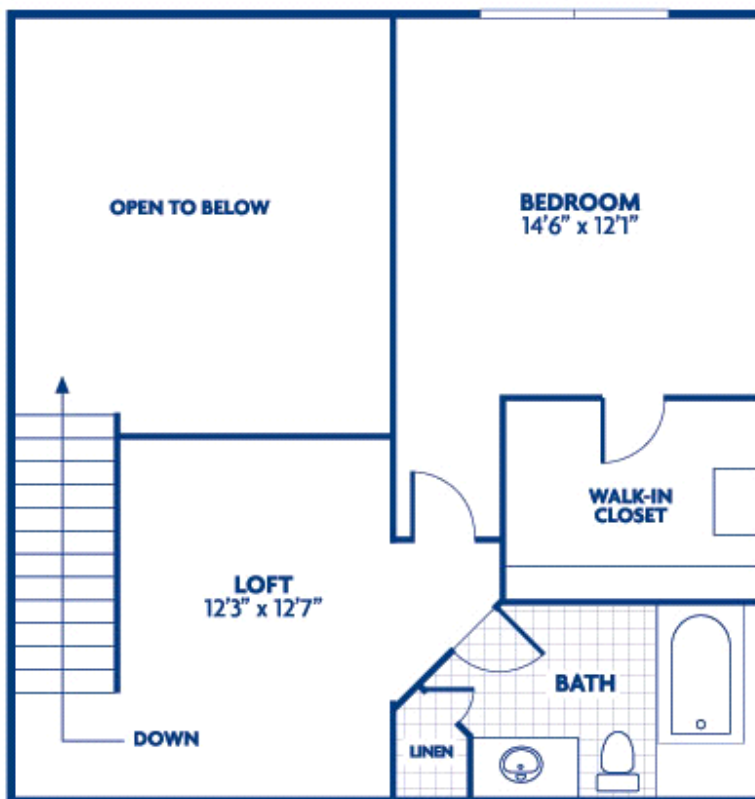

Specials

No Special are being offered at this time.

Eiffel

MAIN FLOOR

Square Feet:	1385
Beds/Baths:	2/2
Price:	\$1449

Two Bedroom Two Bath w/ Loft
Specials

No specials are being offered
at this time

LOFT

Fuller

Square Feet:	1671
Beds/Baths:	3/2
Price:	\$1654

Three Bedroom Two Bath
Specials

No specials are being offered at this time.

MAIN FLOOR

LOFT

Corbusier

Square Feet:	1198
Beds/Baths:	1/2
Price:	\$1219 - \$1253

One Bedroom Two Bath w/ Den
Specials

No Specials are being offered
at this time

DaVinci

Square Feet:	1081
Beds/Baths:	2/2
Price:	\$1159 - \$1335

Two Bedroom Two Bath Specials

No specials are being offered at this time

Adler

Square Feet:	806
Beds/Baths:	1/1
Price:	\$1010

One Bedroom One Bath

Specials

No specials are being offered at this time.