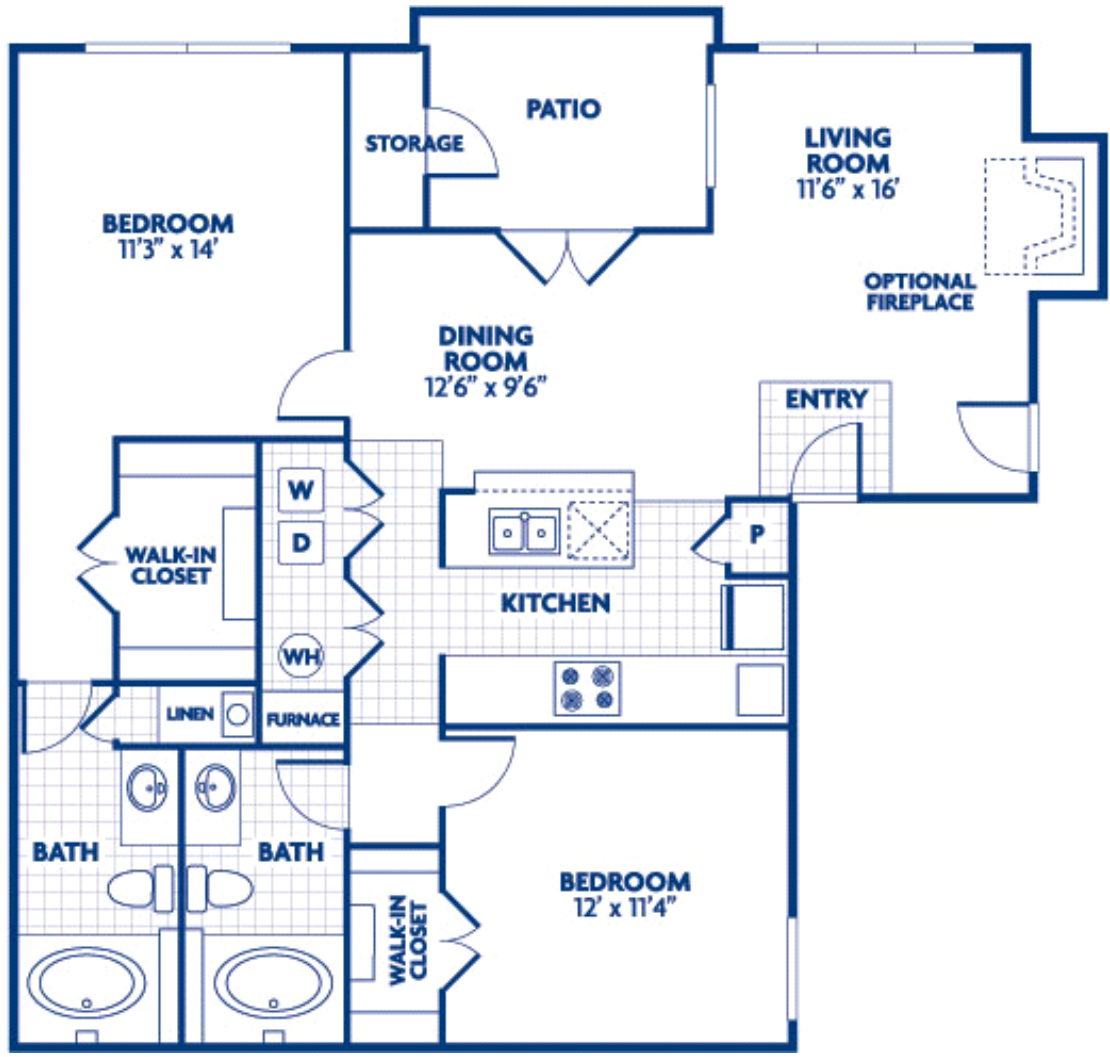

Specials

No Special are being offered at this time.

Eiffel

MAIN FLOOR

Square Feet:	1385
Beds/Baths:	2/2
Price:	\$1449

Two Bedroom Two Bath w/ Loft
Specials

No specials are being offered
at this time

LOFT

One Bedroom Two Bath w/ Den
Specials

No Specials are being offered
at this time

DaVinci

Square Feet:	1081
Beds/Baths:	2/2
Price:	\$1159 - \$1335

Two Bedroom Two Bath Specials

No specials are being offered at this time

Adler

Square Feet:	806
Beds/Baths:	1/1
Price:	\$1010

One Bedroom One Bath

Specials

No specials are being offered at this time.